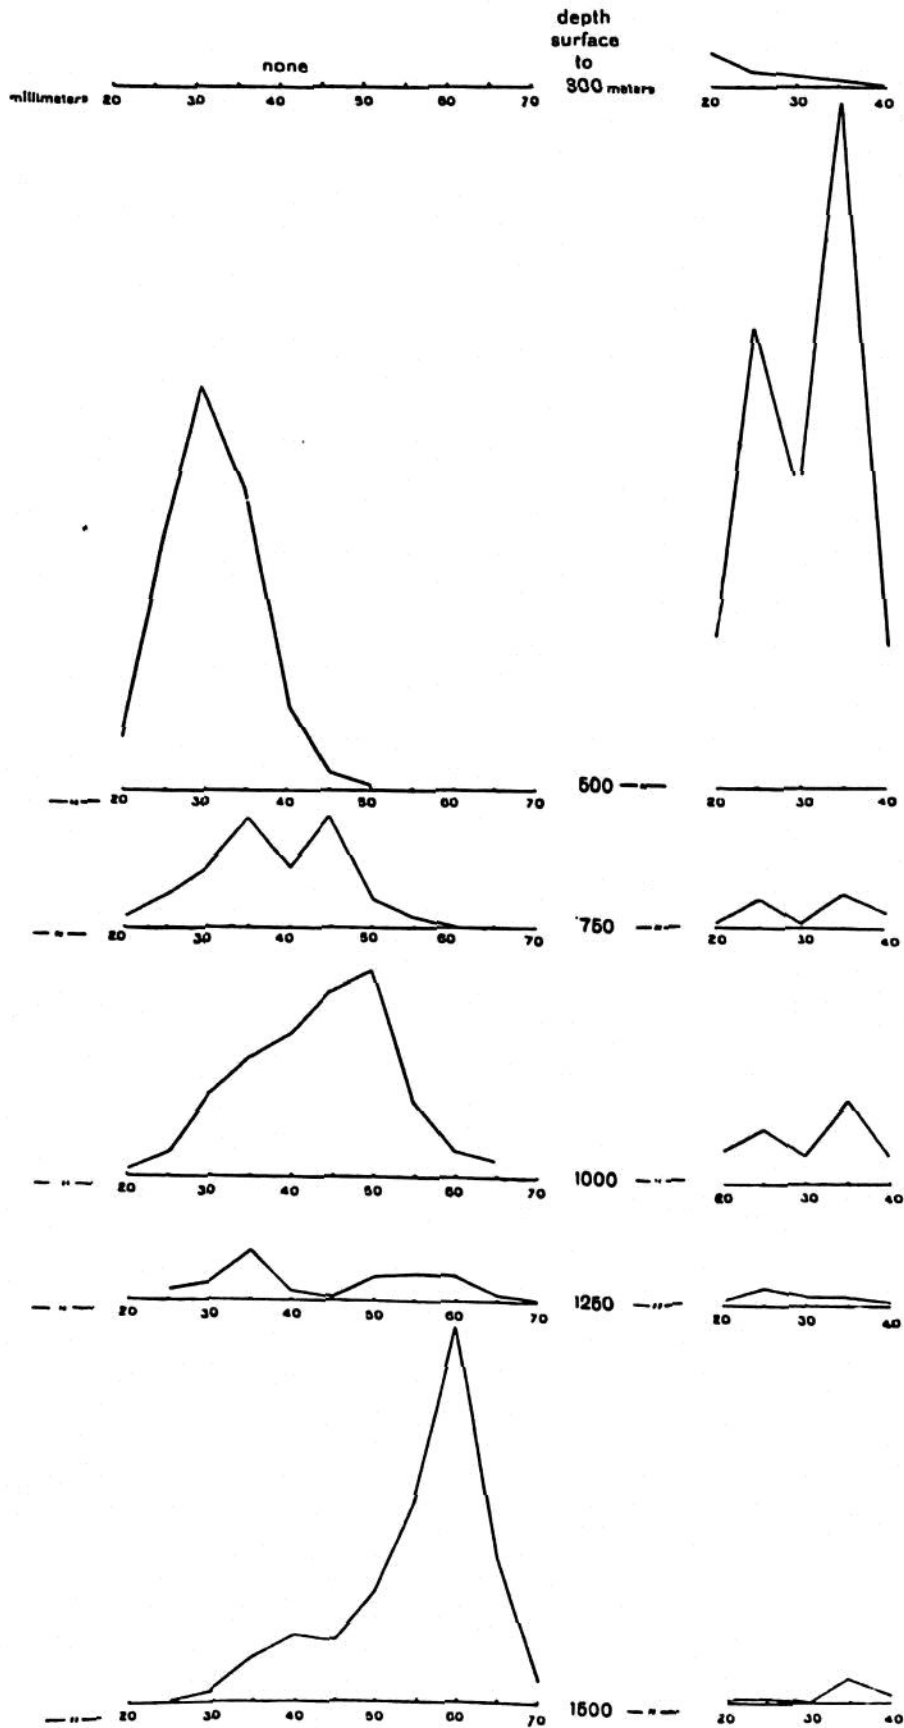

Cyclothone micrædon.
 1300 Individuals from Stations 80-101
 Newfoundland to Ireland.

Cyclothone signata.
 780 Ind. from Stations 80-101
 Newfoundland to Ireland.

FIG. 473.